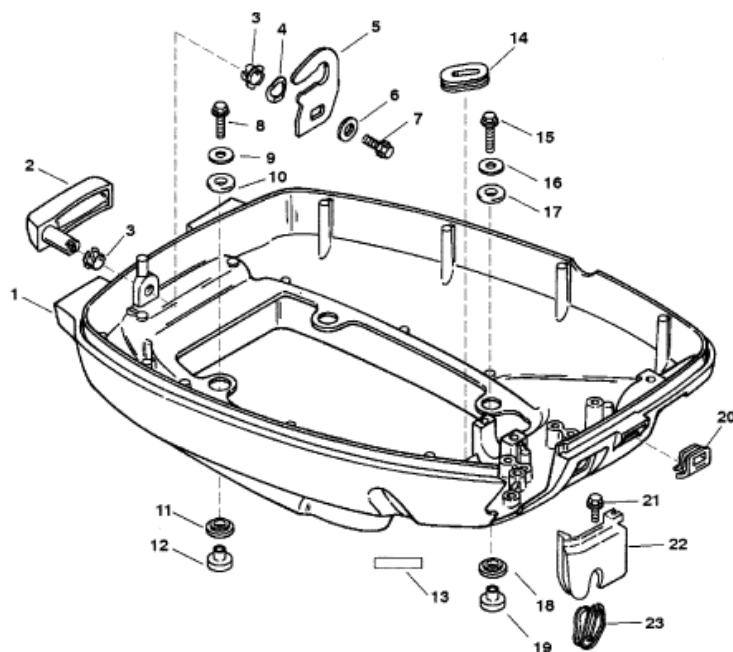

Parts List

Ref	Class	Part	Description	Qty	Comment	Footnote
1	4000	825780F 1	BOTTOM COWL	1	(BLACK)	
1	4000	825780F 2	BOTTOM COWL	1	(GRAY)	
2		825782F 1	LEVER-COWL LATCH	1	(BLACK)	
2		825782F 2	LEVER-COWL LATCH	1	(GRAY)	
3	23	812707	BUSHING	2		
4	13	12134	WAVE WASHER	1		
5		825783	LATCH HOOK	1		
6	12	40023 16	WASHER	1		
7	10	40011127	SCREW (M6 X 16)	1		
8	10	40011131	SCREW (M6 X 35)	2		
9	12	69057	WASHER	2		
10	25	828129	GROMMET	2		
11	25	828129	GROMMET	2		
12	23	826618	BUSHING	2		
13	37	11185 1	DECAL-SHIFT	1	(MANUAL)(SIDE SHIFT)	
14	25	826849	GROMMET	1		
15	10	40011129	SCREW (M6 X 25)	2		
16	12	69057	WASHER	2		
17	25	828129	GROMMET	2		
18	25	828129	GROMMET	2		
19	23	826618	BUSHING	2		
20	25	826808	COVER	1	(MANUAL)	
20		827403	COVER	1	(ELECTRIC)	
21	10	40011128	SCREW (M6 X 20)	1		
22		825569	COVER	1	MANUAL	
23	25	825784	GROMMET	1	MANUAL	